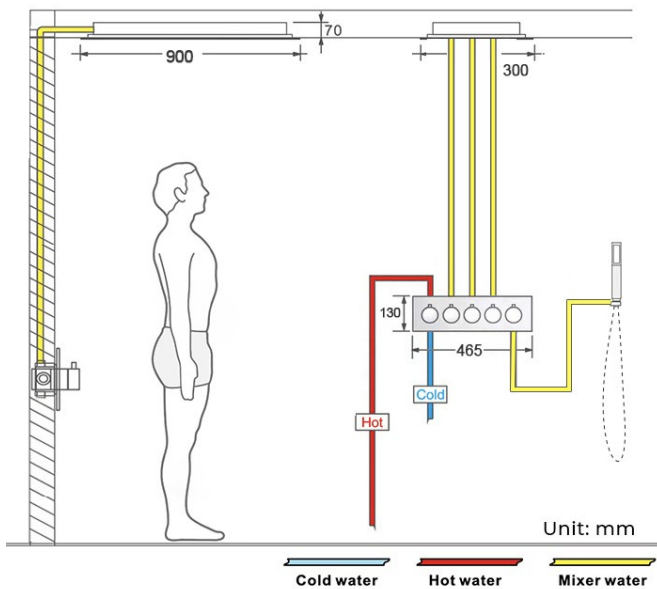

DIJON WATERFALL RAINFALL REMOTE CONTROLLED MUSICAL THERMOSTATIC SHOWER SYSTEM WITH HAND SHOWER SPECIFICATIONS

Shower Head

- Shower Panel /Hose Material: 304 Stainless Steel
- Shower Head Size: 900*300 mm
- Shower Mixer Material: Brass
- Concealed Mixer Size: 465*130 mm
- Showerheads Install: Embedded Ceiling Mounted
- Concealed Mixer Install: Wall-Mounted
- LED Shower Head Functions: Rainfall, Waterfall, Water Column
- Water Pressure: 0.3 MPA
- Water Flow: 16L/min~28L/min
- Hand Shower/ Shower holder Material: Brass
- Shower Accessories Material: Brass
- LED Light: Need to Connect Power
- LED Light Color: 64 Color
- Shower Hose Length: 1.5M
- AC: 100-265V 50/60Hz

Product shown is only for installation display purpose

304 Stainless Steel

- Waterfall×2
- Water Column
- Speaker×2
- Rain
- Brushed Gold
- 『 900×300mm 』
- Net Weight: 18kg

Water Pressure: 0.3-0.5MPA
Shower Flow Rate: 16-28L/min

LED Strip

64
Kinds of color temperature adjustable

Remote control color

- 1: Turn ON/OFF
- 2: Color Touch Ring
- 3: Mode Switch
- 4/8: Dynamic Speed adjusting
- 5: Mode Switch
- 6: Color Temperature adjusting
- 7/9: Dynamic Brightness adjusting

All dimensions and specifications are nominal and may vary. Use actual products for accuracy in critical situations.

Shower Mixer

Hand Shower

Shower Mixer Connections