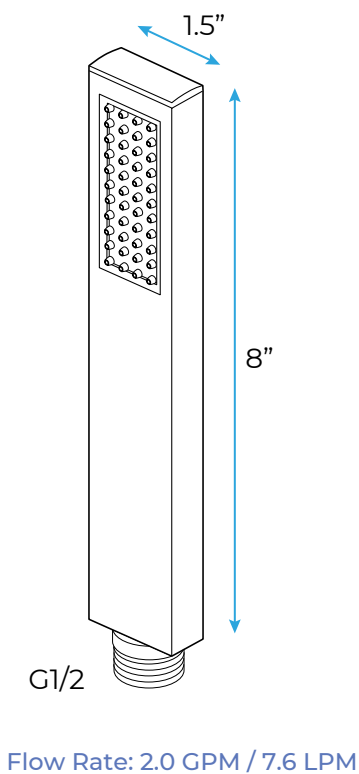

DIJON WATERFALL RAINFALL REMOTE CONTROLLED MUSICAL THERMOSTATIC SHOWER SYSTEM WITH HAND SHOWER SPECIFICATIONS

Shower Head

- Shower Panel /Hose Material: 304 Stainless Steel
- Shower Head Size: 900*300 mm
- Shower Mixer Material: Brass
- Concealed Mixer Size: 465*130 mm
- Showerheads Install: Embedded Ceiling Mounted
- Concealed Mixer Install: Wall-Mounted
- LED Shower Head Functions: Rainfall, Waterfall, Water Column
- Water Pressure: 0.3 MPA
- Water Flow: 16L/min~28L/min
- Hand Shower/ Shower holder Material: Brass
- Shower Accessories Material: Brass
- LED Light: Need to Connect Power
- LED Light Color: 64 Color
- Shower Hose Length: 1.5M
- AC: 100-265V 50/60Hz

Product shown is only for installation display purpose

304 Stainless Steel

- Waterfall×2
- Water Column
- Speaker×2
- Rain
- Brushed Gold
- 『 900×300mm 』
- Net Weight: 18kg

Water Pressure: 0.3-0.5MPA
Shower Flow Rate: 16-28L/min

LED Strip

64
Kinds of color temperature adjustable

Remote control color

- 1: Turn ON/OFF
- 2: Color Touch Ring
- 3: Mode Switch
- 4/8: Dynamic Speed adjusting
- 5: Mode Switch
- 6: Color Temperature adjusting
- 7/9: Dynamic Brightness adjusting

All dimensions and specifications are nominal and may vary. Use actual products for accuracy in critical situations.

Shower Mixer

Hand Shower

Shower Mixer Connections