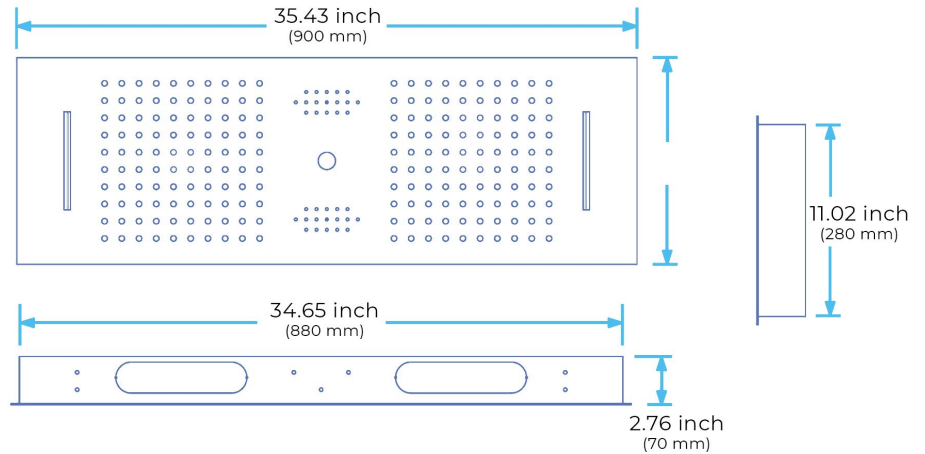

DIJON WATERFALL RAINFALL REMOTE CONTROLLED MUSICAL THERMOSTATIC SHOWER SYSTEM WITH HAND SHOWER SPECIFICATIONS

Shower Head

- Shower Panel /Hose Material: 304 Stainless Steel
- Shower Head Size: 900*300 mm
- Shower Mixer Material: Brass
- Concealed Mixer Size: 465*130 mm
- Showerheads Install: Embedded Ceiling Mounted
- Concealed Mixer Install: Wall-Mounted
- LED Shower Head Functions: Rainfall, Waterfall, Water Column
- Water Pressure: 0.3 MPA
- Water Flow: 16L/min~28L/min
- Hand Shower/ Shower holder Material: Brass
- Shower Accessories Material: Brass
- LED Light: Need to Connect Power
- LED Light Color: 64 Color
- Shower Hose Length: 1.5M
- AC: 100-265V 50/60Hz

Product shown is only for installation display purpose

304 Stainless Steel

- Waterfall×2
- Water Column
- Speaker×2
- Rain
- Brushed Gold
- 『 900×300mm 』
- Net Weight: 18kg

Water Pressure: 0.3-0.5MPA
Shower Flow Rate: 16-28L/min

LED Strip

64
Kinds of color temperature adjustable

Remote control color

- 1: Turn ON/OFF
- 2: Color Touch Ring
- 3: Mode Switch
- 4/8: Dynamic Speed adjusting
- 5: Mode Switch
- 6: Color Temperature adjusting
- 7/9: Dynamic Brightness adjusting