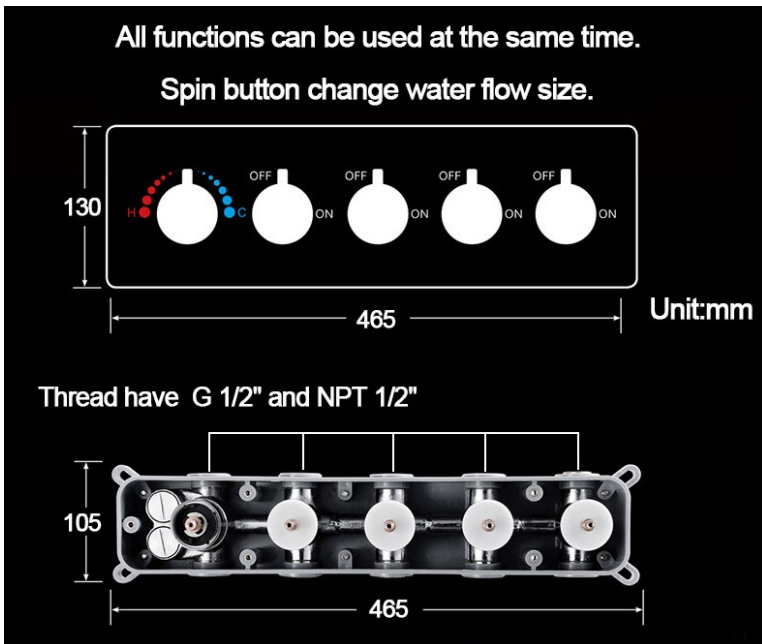

DIJON WATERFALL RAINFALL REMOTE CONTROLLED MUSICAL THERMOSTATIC SHOWER SYSTEM WITH HAND SHOWER SPECIFICATIONS

Shower Head

- Shower Panel /Hose Material: 304 Stainless Steel
- Shower Head Size: 900*300 mm
- Shower Mixer Material: Brass
- Concealed Mixer Size: 465*130 mm
- Showerheads Install: Embedded Ceiling Mounted
- Concealed Mixer Install: Wall-Mounted
- LED Shower Head Functions: Rainfall, Waterfall, Water Column
- Water Pressure: 0.3 MPA
- Water Flow: 16L/min~28L/min
- Hand Shower/ Shower holder Material: Brass
- Shower Accessories Material: Brass
- LED Light: Need to Connect Power
- LED Light Color: 64 Color
- Shower Hose Length: 1.5M
- AC: 100-265V 50/60Hz

Product shown is only for installation display purpose

304 Stainless Steel

- Waterfall×2
- Water Column
- Speaker×2
- Rain
- Brushed Gold
- 『 900×300mm 』
- Net Weight: 18kg

Water Pressure: 0.3-0.5MPA
Shower Flow Rate: 16-28L/min

LED Strip

64
Kinds of color temperature adjustable

Remote control color

- 1: Turn ON/OFF
- 2: Color Touch Ring
- 3: Mode Switch
- 4/8: Dynamic Speed adjusting
- 5: Mode Switch
- 6: Color Temperature adjusting
- 7/9: Dynamic Brightness adjusting

All dimensions and specifications are nominal and may vary. Use actual products for accuracy in critical situations.

Shower Mixer

Hand Shower

Shower Mixer Connections