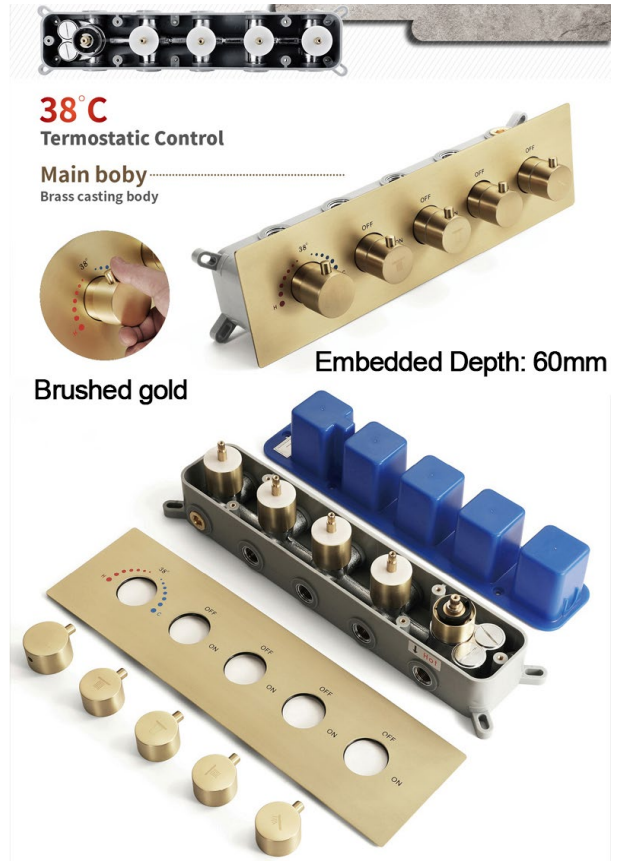

DIJON WATERFALL RAINFALL REMOTE CONTROLLED MUSICAL THERMOSTATIC SHOWER SYSTEM WITH HAND SHOWER SPECIFICATIONS

Shower Head

- Shower Panel /Hose Material: 304 Stainless Steel
- Shower Head Size: 900*300 mm
- Shower Mixer Material: Brass
- Concealed Mixer Size: 465*130 mm
- Showerheads Install: Embedded Ceiling Mounted
- Concealed Mixer Install: Wall-Mounted
- LED Shower Head Functions: Rainfall, Waterfall, Water Column
- Water Pressure: 0.3 MPA
- Water Flow: 16L/min~28L/min
- Hand Shower/ Shower holder Material: Brass
- Shower Accessories Material: Brass
- LED Light: Need to Connect Power
- LED Light Color: 64 Color
- Shower Hose Length: 1.5M
- AC: 100-265V 50/60Hz

Product shown is only for installation display purpose

304 Stainless Steel

- Waterfall×2
- Water Column
- Speaker×2
- Rain
- Brushed Gold
- 『 900×300mm 』
- Net Weight: 18kg

Water Pressure: 0.3-0.5MPA
Shower Flow Rate: 16-28L/min

LED Strip

64
Kinds of color temperature adjustable

Remote control color

- 1: Turn ON/OFF
- 2: Color Touch Ring
- 3: Mode Switch
- 4/8: Dynamic Speed adjusting
- 5: Mode Switch
- 6: Color Temperature adjusting
- 7/9: Dynamic Brightness adjusting

All dimensions and specifications are nominal and may vary. Use actual products for accuracy in critical situations.

Shower Mixer

Hand Shower

Shower Mixer Connections